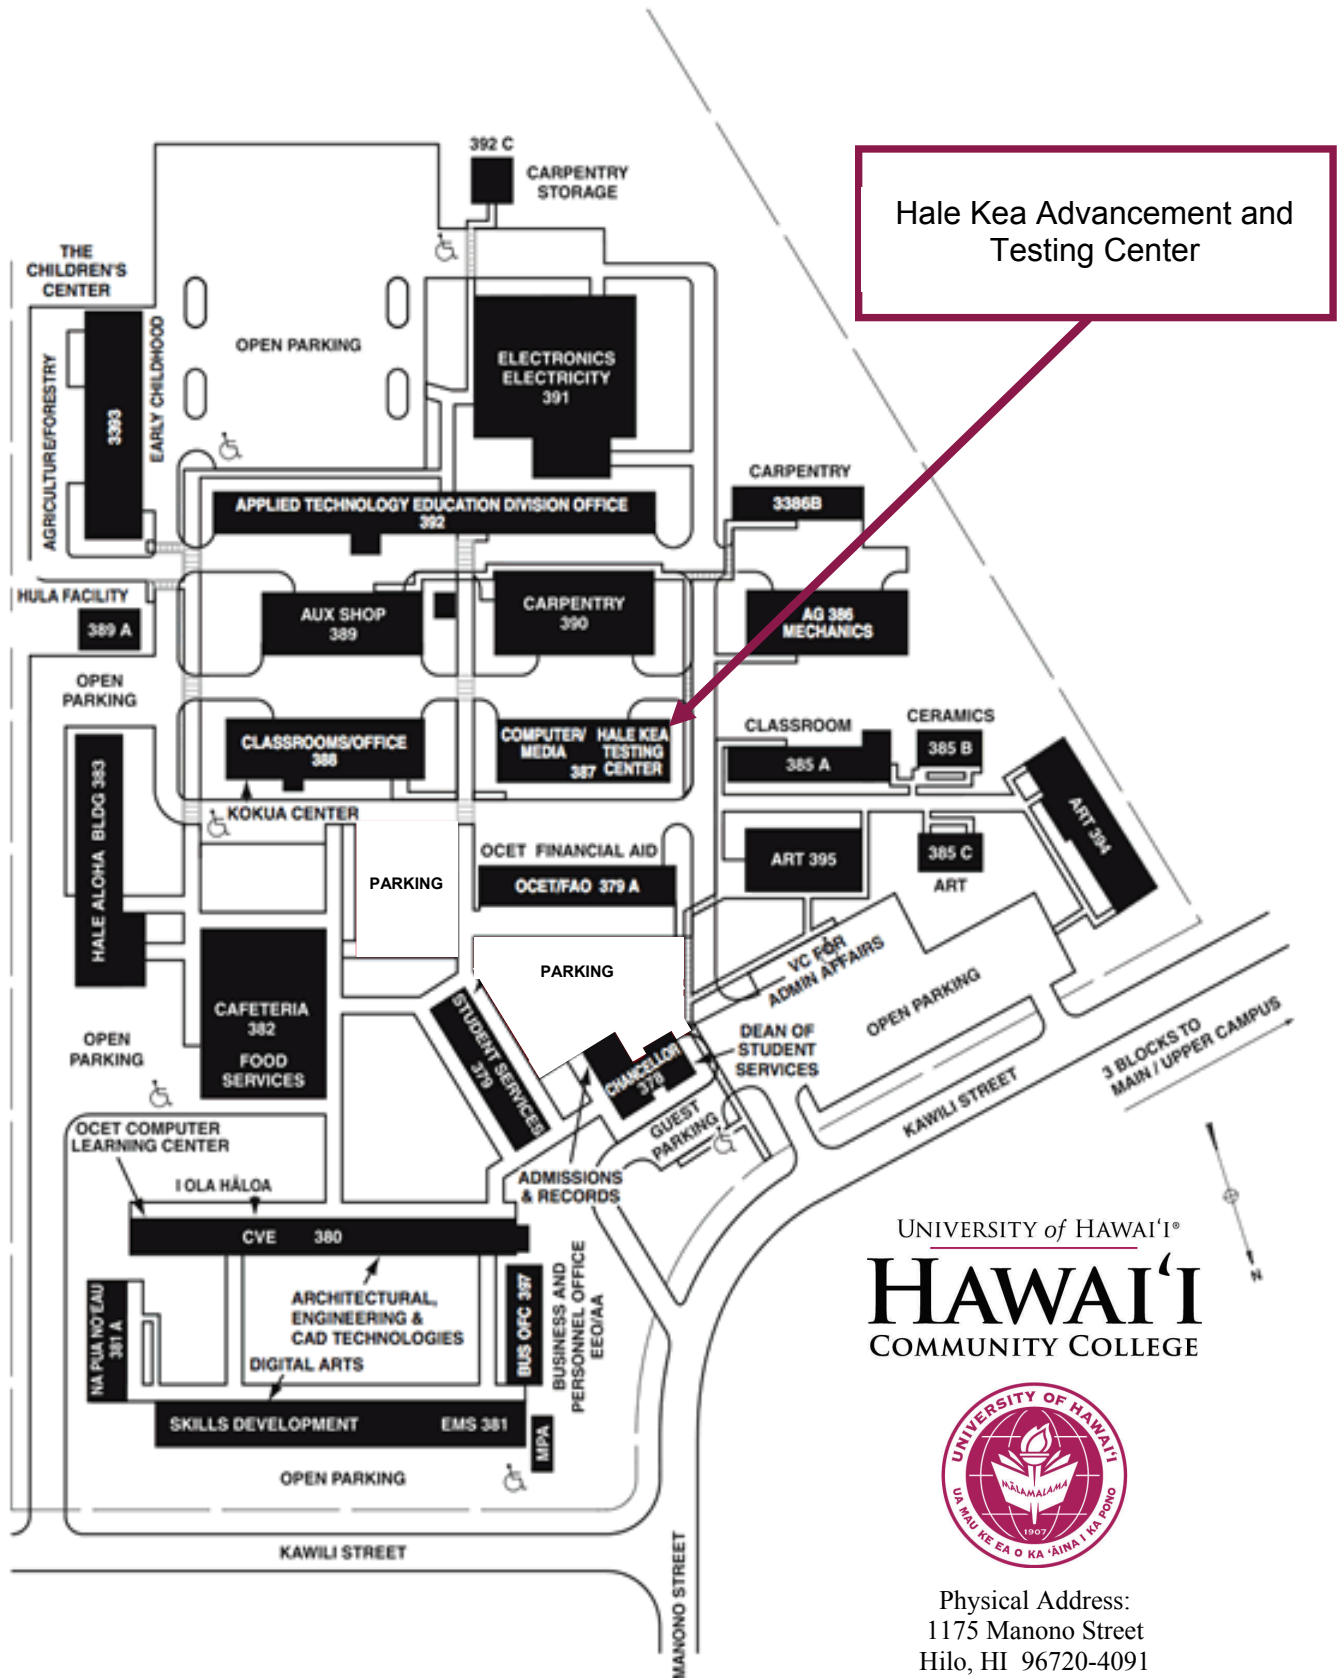

# MANONO CAMPUS MAP

Hale Kea Advancement and Testing Center

UNIVERSITY of HAWAII®  
**HAWAII**  
COMMUNITY COLLEGE

Physical Address:  
1175 Manono Street  
Hilo, HI 96720-4091