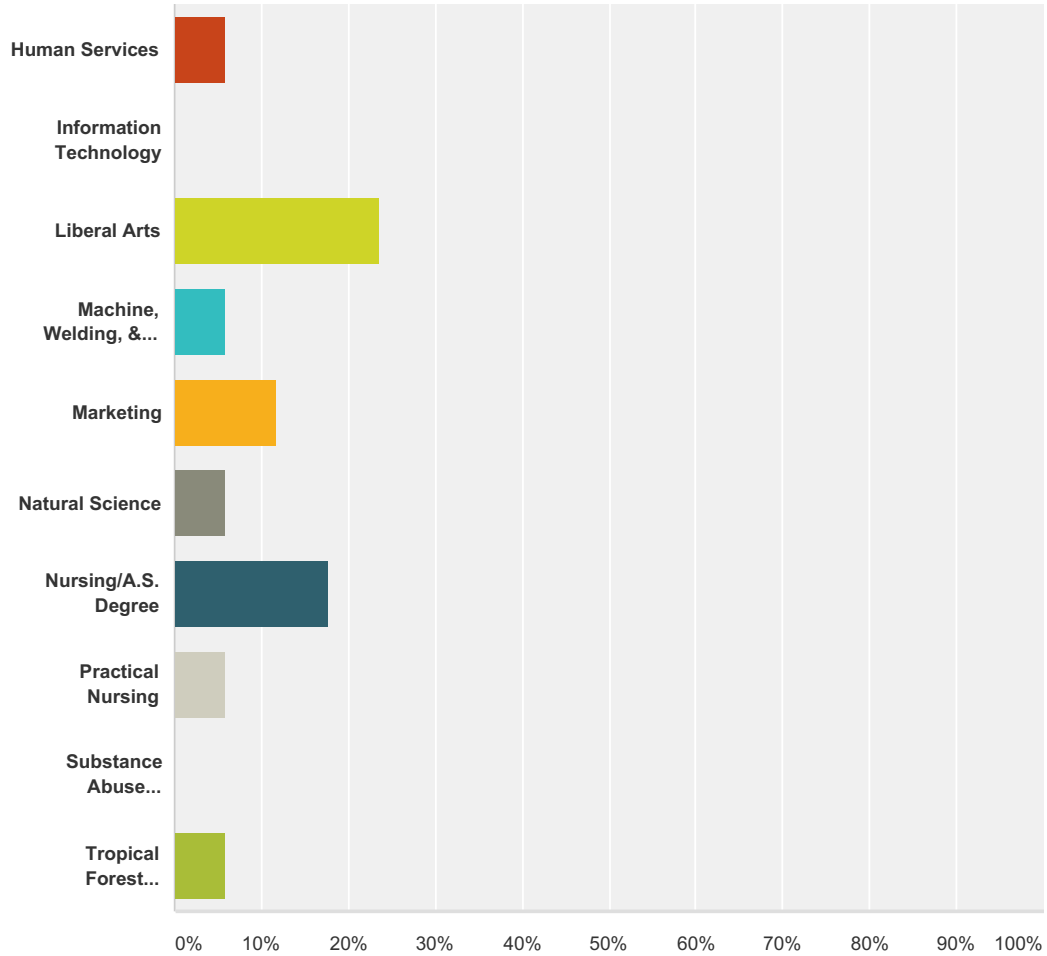

Survey of Former Students

Q1 How well did the education and training you received prepare you for your current job?

Answered: 17 Skipped: 0

Answer Choices	Responses
Well Prepared	41.18% 7
Moderately Well Prepared	23.53% 4
Adequately Prepared	29.41% 5
Poorly Prepared	5.88% 1
Total	17

Q2 Did you achieve your educational objective?

Answered: 17 Skipped: 0

Answer Choices	Responses
Yes, Fully	29.41% 5
Yes, Partially	58.82% 10
No	11.76% 2
Total	17

Q3 What was your major/area of study while at Hawai'i Community College? (Check all that apply)

Answered: 17 Skipped: 0

Survey of Former Students

Answer Choices	Responses
Accounting	5.88% 1
Administration of Justice	5.88% 1
Agriculture	0.00% 0
Architectural, Engineering & CAD Technologies	0.00% 0
Auto Body Repair & Painting	0.00% 0
Automotive Mechanics Technology	0.00% 0
Business Technology	5.88% 1
Carpentry Technology	0.00% 0
Culinary Arts	11.76% 2
Diesel Mechanics	0.00% 0
Digital Media Arts	0.00% 0
Early Childhood Education	11.76% 2
Electrical Installation & Maintenance Technology	0.00% 0
Electronics Technology	0.00% 0