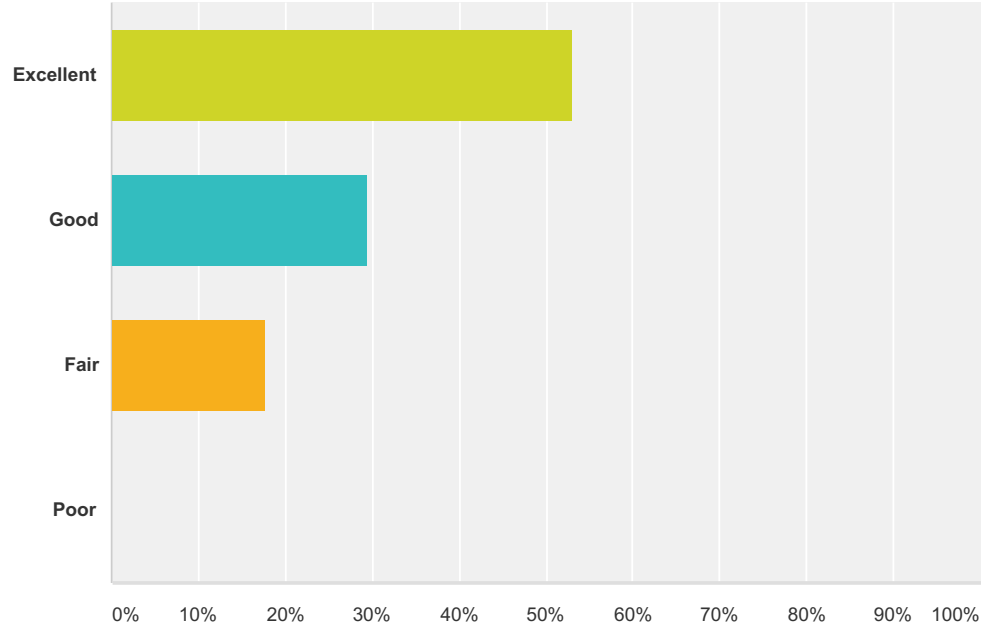

Survey of Former Students

**Q4 Which degree/certificate did you earn?
(Check all that apply)**

Answered: 17 Skipped: 0

Answer Choices	Responses
AA	29.41% 5
AS	23.53% 4
AAS	11.76% 2
ASC	0.00% 0
ATS	0.00% 0
CA	5.88% 1
CC	5.88% 1
CoC	5.88% 1
I did not earn a degree/certificate	47.06% 8
Total Respondents: 17	

Survey of Former Students

Q5 How would you rate the quality of your academic experience in your major/area of study?

Answered: 17 Skipped: 0

Answer Choices	Responses
Excellent	52.94% 9
Good	29.41% 5
Fair	17.65% 3
Poor	0.00% 0
Total	17

Q6 How would you rate the overall effectiveness of your Instructors?

Answered: 17 Skipped: 0

Answer Choices	Responses
Excellent	58.82% 10
Good	35.29% 6
Fair	0.00% 0
Poor	5.88% 1
Total	17

Q7 In which of the following activities are you currently engaged? (Check all that apply)