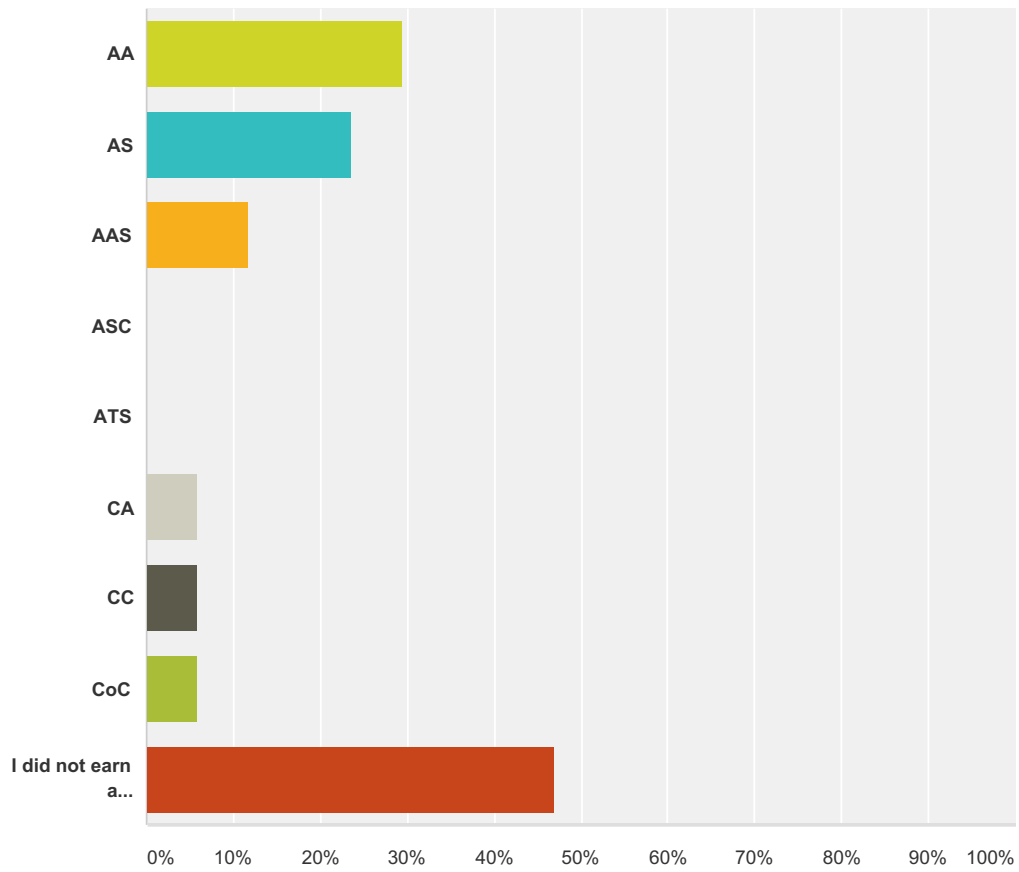

Survey of Former Students

**Q4 Which degree/certificate did you earn?
(Check all that apply)**

Answered: 17 Skipped: 0

Answer Choices	Responses
AA	29.41% 5
AS	23.53% 4
AAS	11.76% 2
ASC	0.00% 0
ATS	0.00% 0
CA	5.88% 1
CC	5.88% 1
CoC	5.88% 1
I did not earn a degree/certificate	47.06% 8
Total Respondents: 17