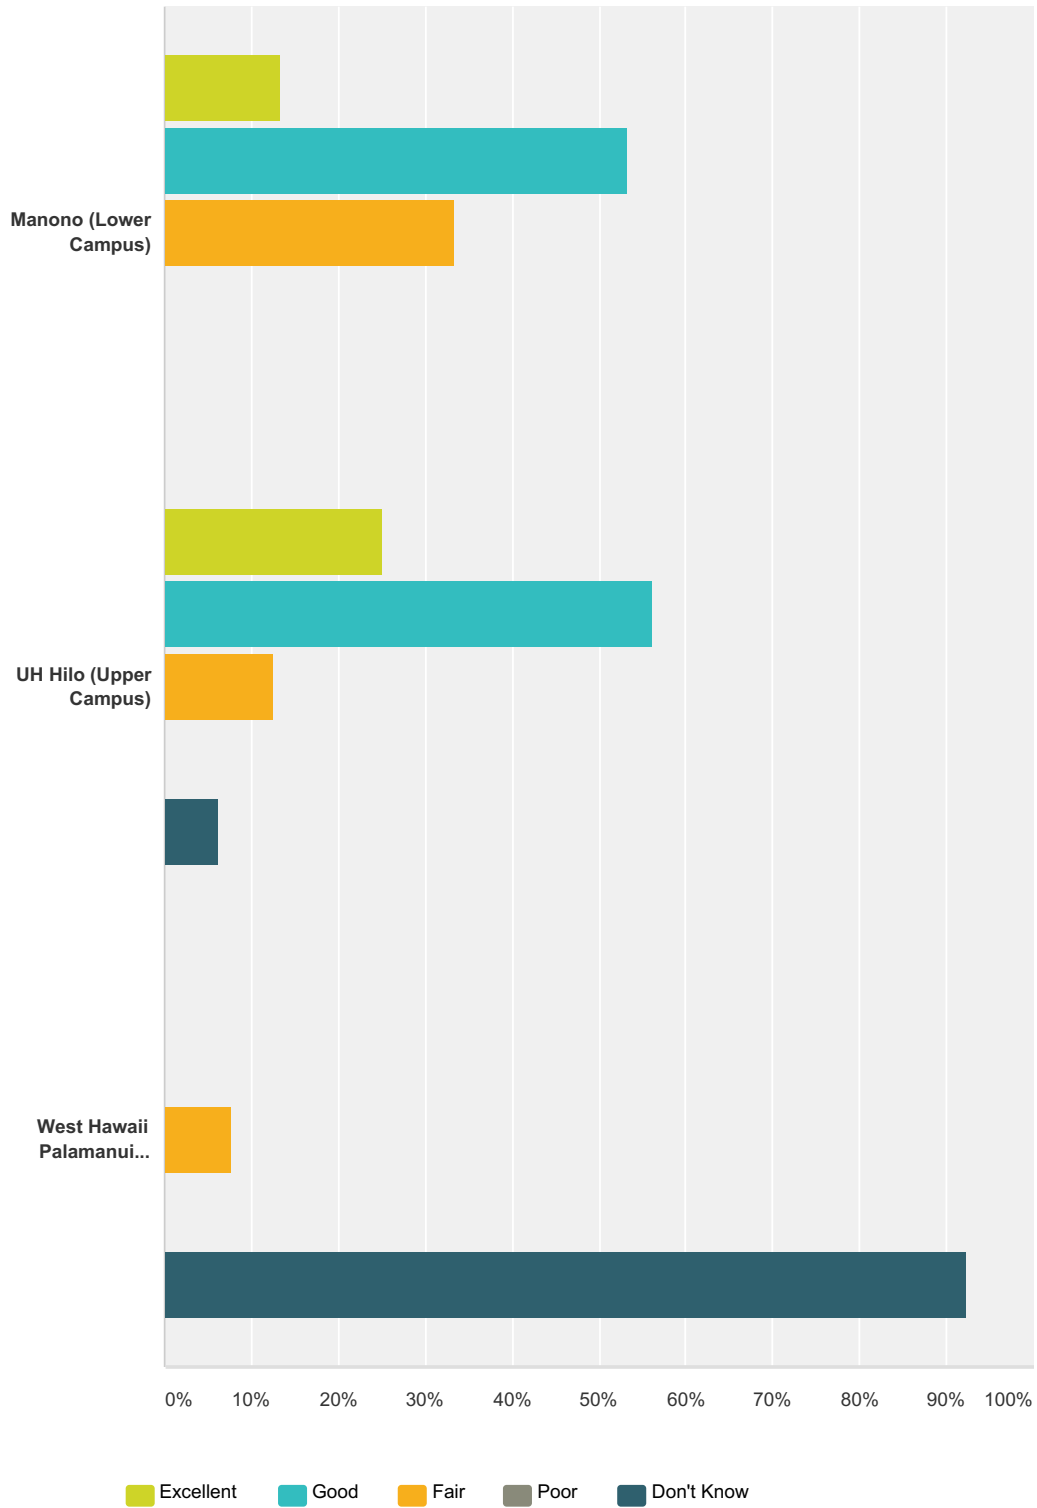

Q9 How would you rate the condition of the buildings, classrooms, and facilities of:

Answered: 17 Skipped: 0

	Excellent	Good	Fair	Poor	Don't Know	Total