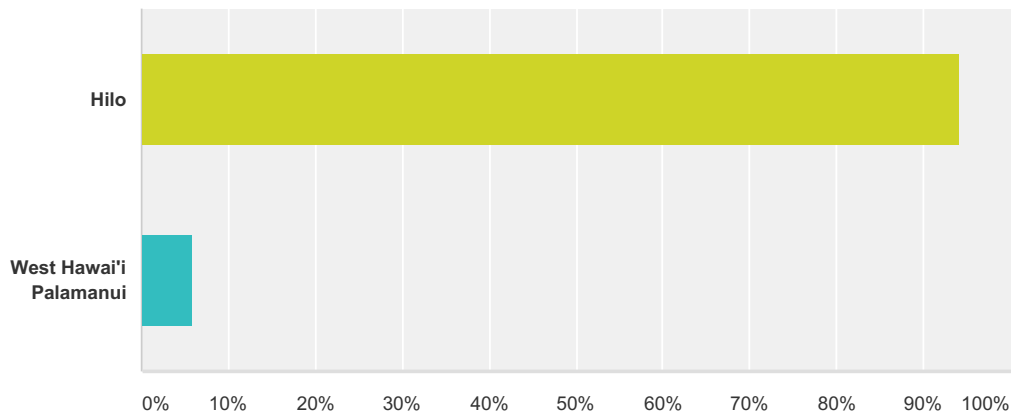

Survey of Former Students

Q10 Which Haw CC campus did you last attend?

Answered: 17 Skipped: 0

Answer Choices	Responses
Hilo	94.12% 16
West Hawai'i Palamanui	5.88% 1
Total	17