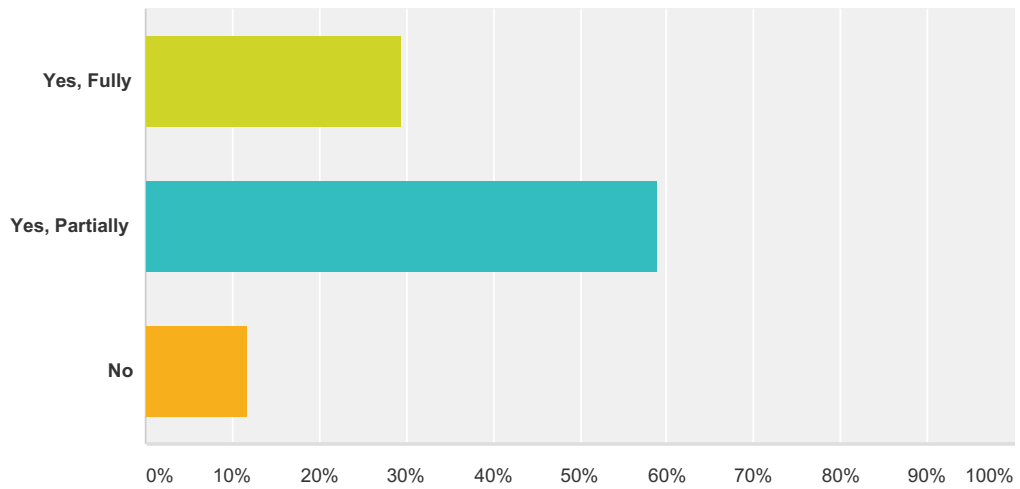

Survey of Former Students

Q1 How well did the education and training you received prepare you for your current job?

Answered: 17 Skipped: 0

Answer Choices	Responses
Well Prepared	41.18% 7
Moderately Well Prepared	23.53% 4
Adequately Prepared	29.41% 5
Poorly Prepared	5.88% 1
Total	17

Q2 Did you achieve your educational objective?

Answered: 17 Skipped: 0

Answer Choices	Responses
Yes, Fully	29.41% 5
Yes, Partially	58.82% 10
No	11.76% 2
Total	17

Q3 What was your major/area of study while at Hawai'i Community College? (Check all that apply)