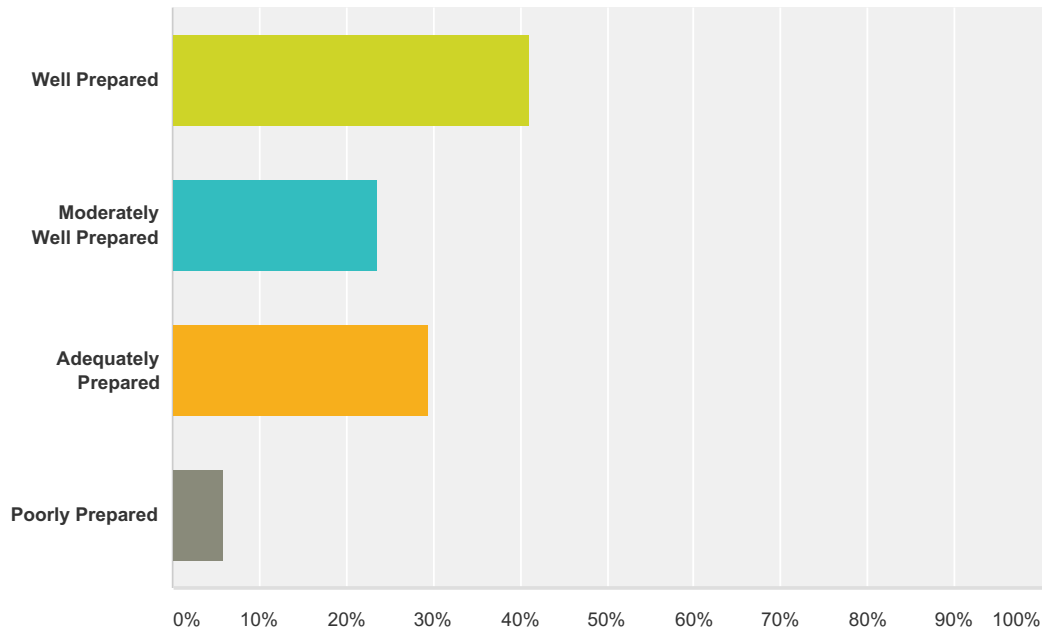

Survey of Former Students

Q1 How well did the education and training you received prepare you for your current job?

Answered: 17 Skipped: 0

Answer Choices	Responses
Well Prepared	41.18% 7
Moderately Well Prepared	23.53% 4
Adequately Prepared	29.41% 5
Poorly Prepared	5.88% 1
Total	17

Q2 Did you achieve your educational objective?

Answered: 17 Skipped: 0

Answer Choices	Responses
Yes, Fully	29.41% 5
Yes, Partially	58.82% 10
No	11.76% 2
Total	17

Q3 What was your major/area of study while at Hawai'i Community College? (Check all that apply)