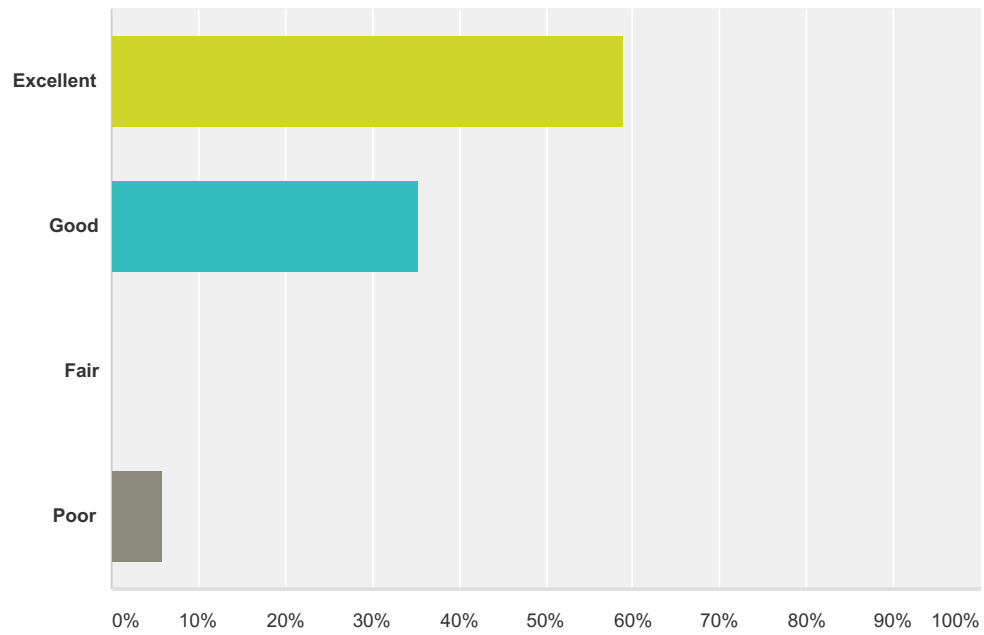

Survey of Former Students

Q5 How would you rate the quality of your academic experience in your major/area of study?

Answered: 17 Skipped: 0

Answer Choices	Responses
Excellent	52.94% 9
Good	29.41% 5
Fair	17.65% 3
Poor	0.00% 0
Total	17

Q6 How would you rate the overall effectiveness of your Instructors?

Answered: 17 Skipped: 0

Answer Choices	Responses
Excellent	58.82% 10
Good	35.29% 6
Fair	0.00% 0
Poor	5.88% 1
Total	17

Q7 In which of the following activities are you currently engaged? (Check all that apply)